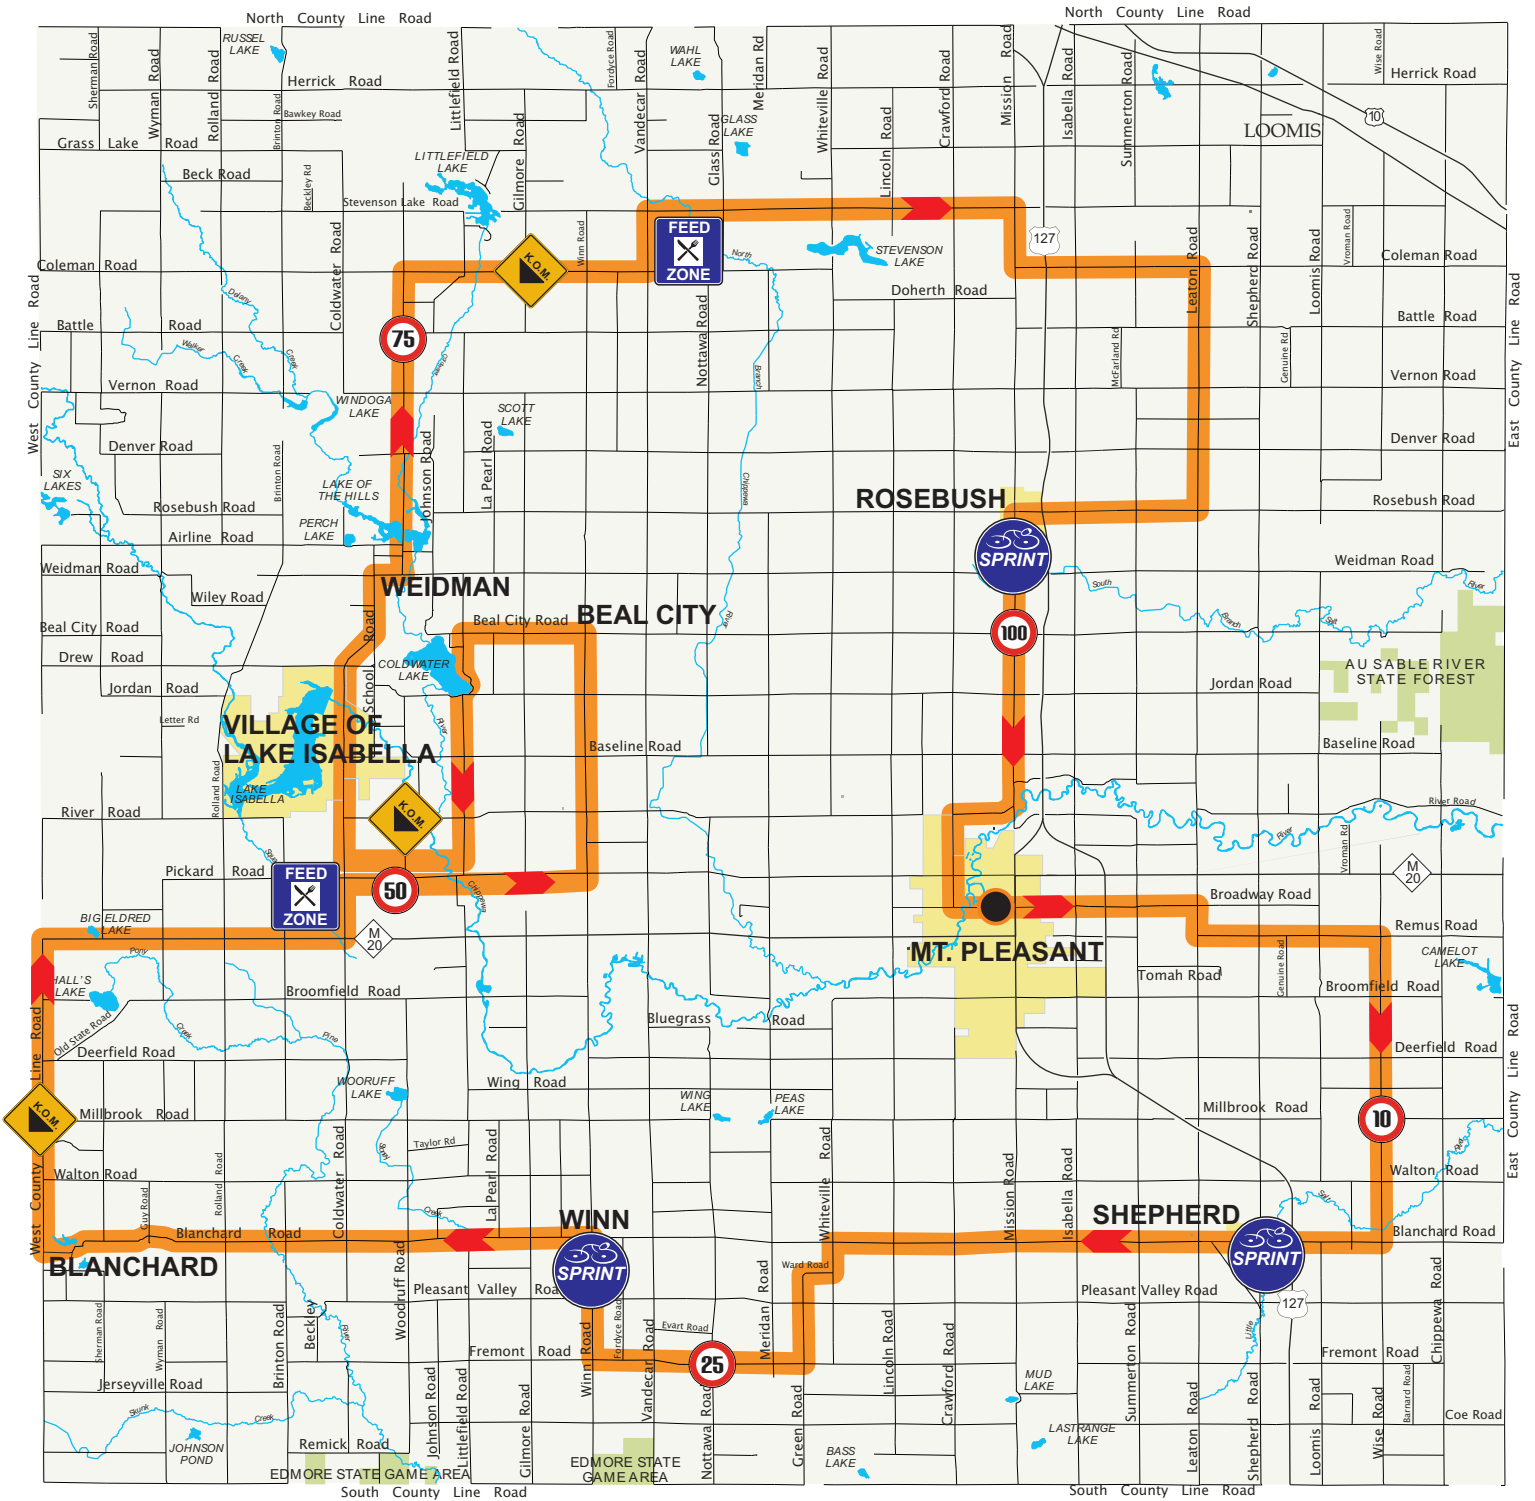

Le Tour de Mont Pleasant PRO ROAD RACE ROUTE

Total Distance: 106 Miles (170 Kilometers)

● Start / Finish Line (Downtown Mt. Pleasant - Broadway / University)

King of the Mountain

Feed Zone

Sprint

Mileage Marker