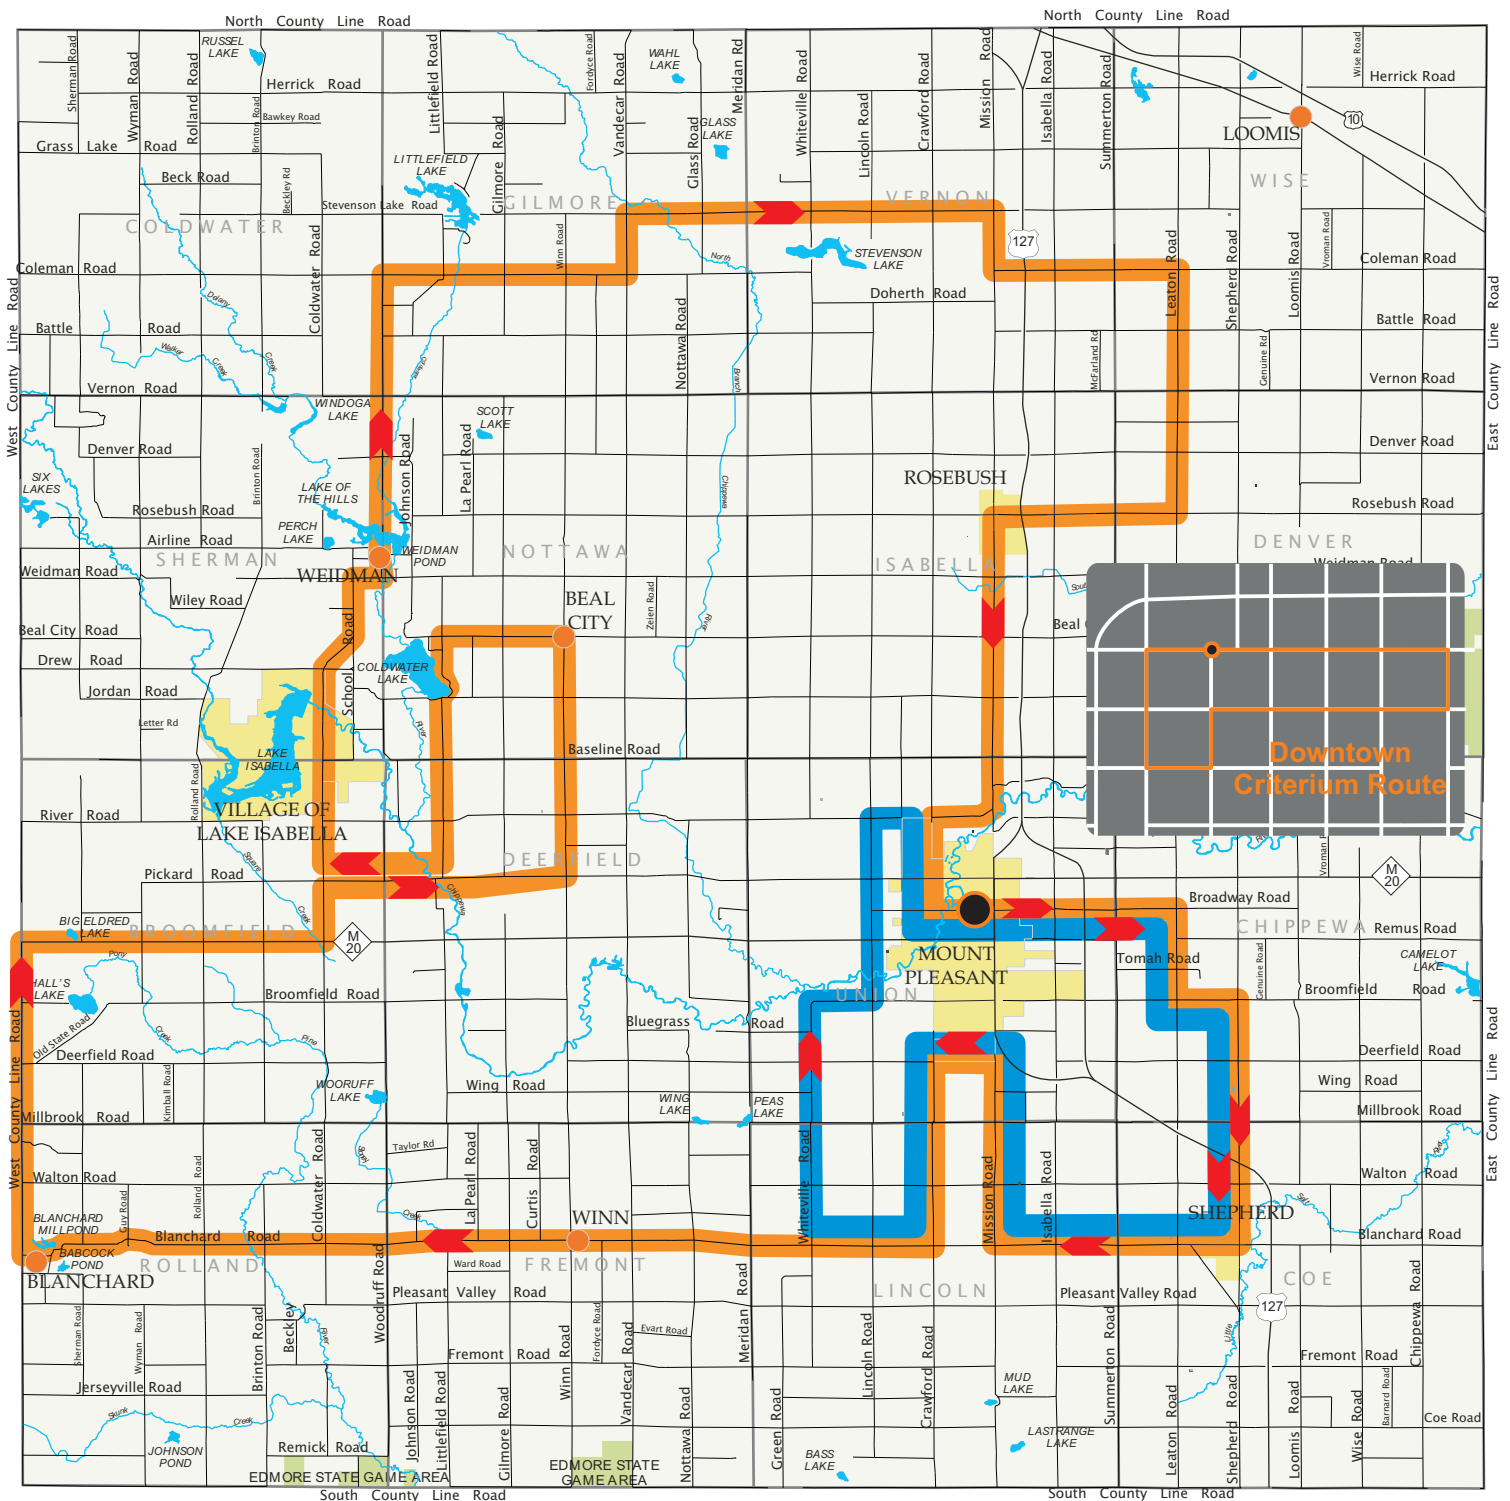

# Le Tour de Mont Pleasant

## RACE ROUTES MAP

● Start / Finish Line (Downtown Mt. Pleasant - Broadway / University)  
 Pro Road Race Total Distance: 105 Miles (169 Kilometers)  
 Amateur Road Race Total Distance: 33 Miles (53 Kilometers)

*June 12-14th, 2009*

*Le Tour is coming...*